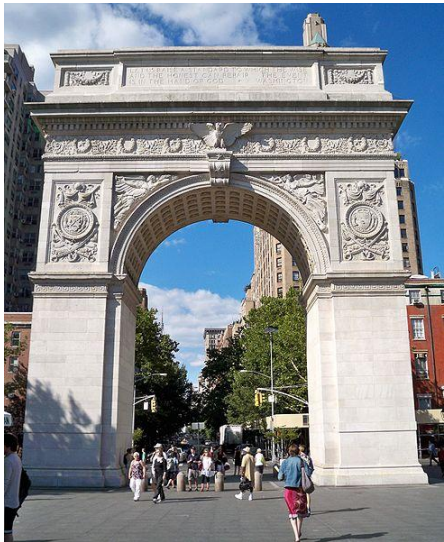

Where is this?

The Roman Eagle

Why?

Engraved on the inside of the Missouri Legislature's rotunda