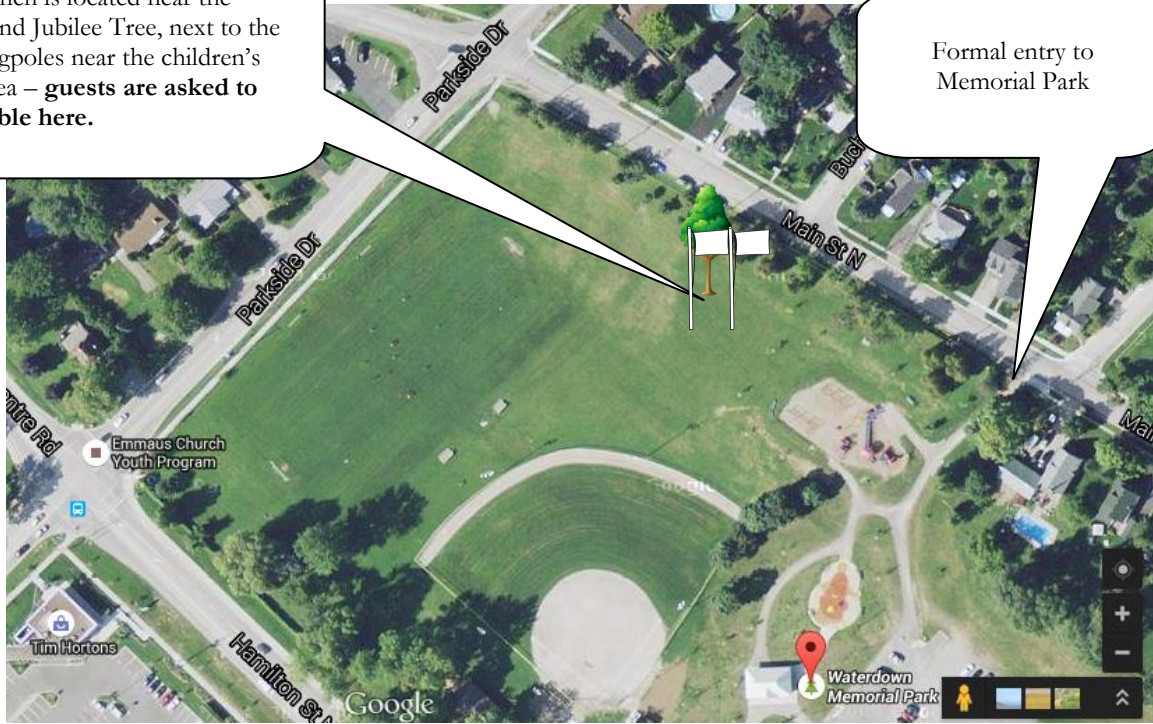

The Queen's Bench commemorates that on September 9<sup>th</sup>, 2015, the reign of Queen Elizabeth II surpassed that of Queen Victoria, making it the longest reign in Canada's modern era. The bench is engraved with many of the Canadian milestones of Her Majesty Queen Elizabeth II, Queen of Canada.

Schedule of Events:

| Time   | Event   |
|--------|---|
| 3:45pm | Please be at Memorial Park for this time  |
| 4:00pm | Arrival of the Honourable Elizabeth Dowdeswell, Lieutenant Governor of Ontario, at main entrance to Memorial Park   |
| 4:05pm | Vice-Regal Party arrives at the site of The Queen's Bench<br><br>Formal welcome to the area to be provided by Rick Hill (Tuscarora Nation, Haudenosaunee Confederacy) |
| 4:10pm | Address by the Honourable Elizabeth Dowdeswell, Lieutenant Governor of Ontario  |
| 4:15pm | Official unveiling and dedication of The Queen's Bench by the Honourable Elizabeth Dowdeswell, Lieutenant Governor of Ontario   |
| 4:16pm | Formal picture taken of Her Honour and assembled community members around The Queen's Bench   |
| 4:30pm | Departure of the Vice-Regal Party   |

Location:

The bench is located near the Diamond Jubilee Tree, next to the two flagpoles near the children's play area – **guests are asked to assemble here.**

Formal entry to Memorial Park

Address: 266 Main St N, Waterdown, ON L0R 2H0

\*Guests are asked to enter Memorial Park via the Hamilton Street North entrance (across from the Fortinos Plaza).

**FOR IMMEDIATE RELEASE**

Lieutenant Governor of Ontario to visit Waterdown to unveil The Queen’s Bench on September 9<sup>th</sup>, 2015